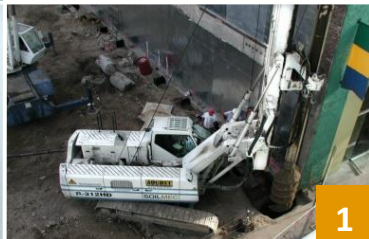

At August Construction & Shoring Inc., We take great pride in providing our customers with union operated, professional & well maintained equipment. Also, August provides the option for jobsite delivery/pickup at a reasonable price. Contact August today for more information on equipment rates.

OPERATED SPECIALTY EQUIPMENT RENTAL

“Stabilizing the Earth, One Project at a Time”

Call August or Jim for your operated equipment rental needs.

info@geosupport.com | www.geosupport.com
License #952836

1. SoilMec
2. Movax Side-Grip Vibratory Drivers
3. Mini Excavators
4. Large 330 Excavators
5. ABI MobilRam w/Hi Freq. Vibrators
6. Posi-Track RC 100