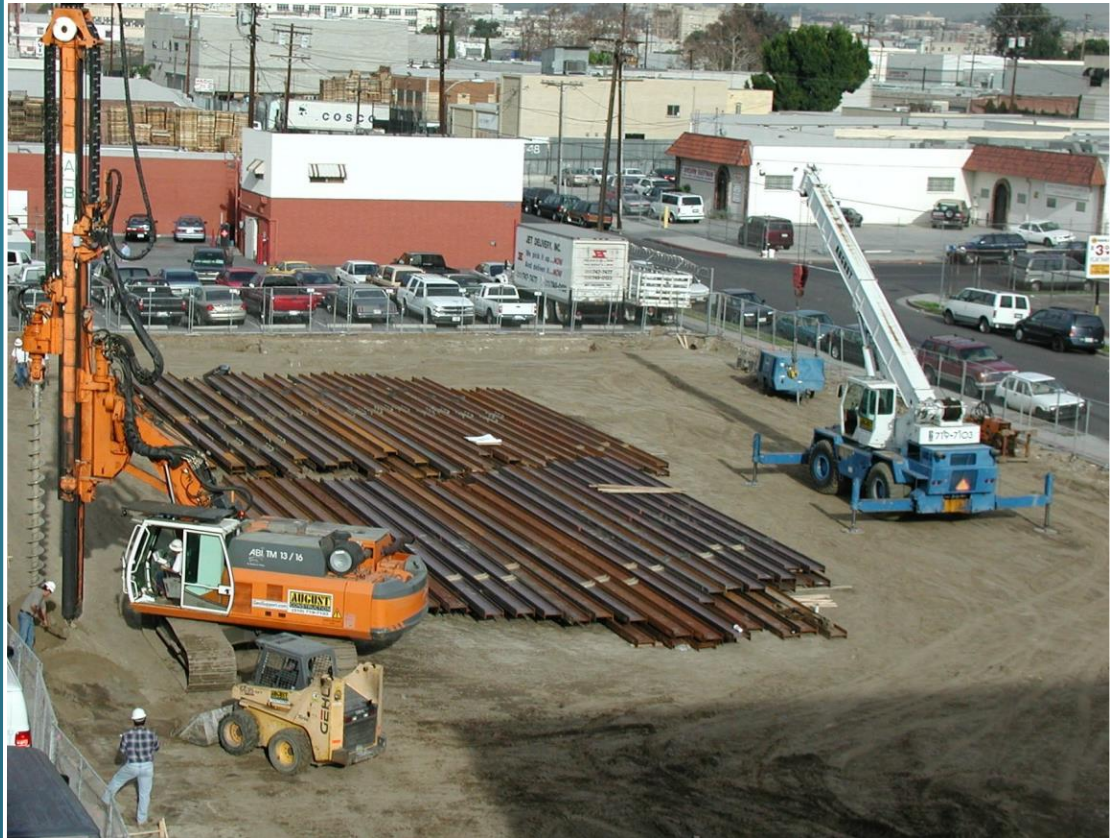

At August Construction & Shoring Inc., We take great pride in providing our customers with union operated, professional & well maintained equipment. Also, August provides the option for jobsite delivery/pickup at a reasonable price. Contact August today for more information on equipment rates.

OPERATED SPECIALTY EQUIPMENT RENTAL

“Stabilizing the Earth, One Project at a Time”

Call August or Jim for your operated equipment rental needs.

info@geosupport.com | www.geosupport.com
License #952836

1. SoilMec
2. Movax Side-Grip Vibratory Drivers
3. Mini Excavators
4. Large 330 Excavators
5. ABI MobilRam w/Hi Freq. Vibrators
6. Posi-Track RC 100